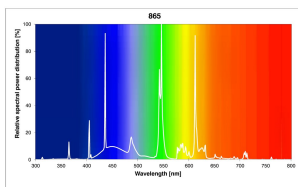

PHOTOMETRY