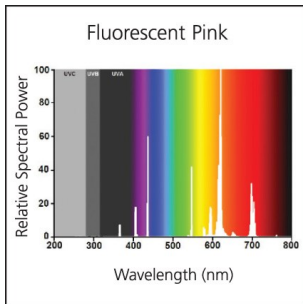

Coloured T8 F18W/RED 0002572

Product features

- Coloured T8

PRODUCT OVERVIEW

IPC Code	0002572
Product name	F18W/RED
Technology	Fluorescent
Watt (Rated) (W)	18.00
Lamp shape	Tubular
Type	T8
Cap/Base	G13
Lamp finish	Coated
Fixture rating	Open
General application	Hospitality,Retail,Residential & Consumer
Certifications	00
ETIM Class	EC000108
E-number SE	8356729
Luminous flux (lm)	30
Light colour	Red
Wattage (W)	18.00
Product Voltage (V)	57
Dimmable	Yes
Average life (Nominal) (h)	8000
Product EAN number	5410288025728

PHOTOMETRY

Coloured T8 F18W/RED 0002572

TECHNICAL DRAWINGS