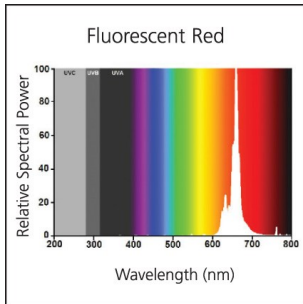

Coloured T8 F18W/RED 0002572

Product features

- Coloured T8

PRODUCT OVERVIEW

IPC Code	0002572
Product name	F18W/RED
Technology	Fluorescent
Watt (Rated) (W)	18.00
Lamp shape	Tubular
Type	T8
Cap/Base	G13
Lamp finish	Coated
Fixture rating	Open
General application	Hospitality,Retail,Residential & Consumer
Certifications	00
ETIM Class	EC000108
E-number SE	8356729
Luminous flux (lm)	30
Light colour	Red
Wattage (W)	18.00
Product Voltage (V)	57
Dimmable	Yes
Average life (Nominal) (h)	8000
Product EAN number	5410288025728

PHOTOMETRY

Coloured T8 F18W/RED 0002572

TECHNICAL DRAWINGS