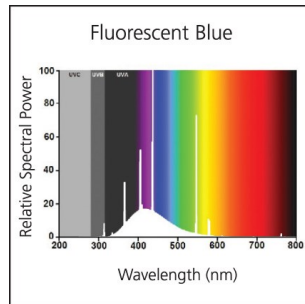

Coloured T8 F18W/RED 0002572

Product features

- Coloured T8

PRODUCT OVERVIEW

IPC Code	0002572
Product name	F18W/RED
Technology	Fluorescent
Watt (Rated) (W)	18.00
Lamp shape	Tubular
Type	T8
Cap/Base	G13
Lamp finish	Coated
Fixture rating	Open
General application	Hospitality,Retail,Residential & Consumer
Certifications	00
ETIM Class	EC000108
E-number SE	8356729
Luminous flux (lm)	30
Light colour	Red
Wattage (W)	18.00
Product Voltage (V)	57
Dimmable	Yes
Average life (Nominal) (h)	8000
Product EAN number	5410288025728

PHOTOMETRY

Coloured T8 F18W/RED 0002572

TECHNICAL DRAWINGS