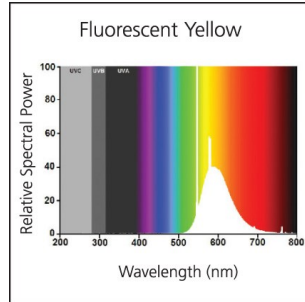

Coloured T8 F18W/RED 0002572

Product features

- Coloured T8

PRODUCT OVERVIEW

IPC Code	0002572
Product name	F18W/RED
Technology	Fluorescent
Watt (Rated) (W)	18.00
Lamp shape	Tubular
Type	T8
Cap/Base	G13
Lamp finish	Coated
Fixture rating	Open
General application	Hospitality,Retail,Residential & Consumer
Certifications	00
ETIM Class	EC000108
E-number SE	8356729
Luminous flux (lm)	30
Light colour	Red
Wattage (W)	18.00
Product Voltage (V)	57
Dimmable	Yes
Average life (Nominal) (h)	8000
Product EAN number	5410288025728

PHOTOMETRY

Coloured T8 F18W/RED 0002572

TECHNICAL DRAWINGS