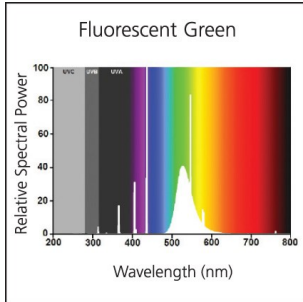

Coloured T8 F18W/RED 0002572

Product features

- Coloured T8

PRODUCT OVERVIEW

IPC Code	0002572
Product name	F18W/RED
Technology	Fluorescent
Watt (Rated) (W)	18.00
Lamp shape	Tubular
Type	T8
Cap/Base	G13
Lamp finish	Coated
Fixture rating	Open
General application	Hospitality,Retail,Residential & Consumer
Certifications	00
ETIM Class	EC000108
E-number SE	8356729
Luminous flux (lm)	30
Light colour	Red
Wattage (W)	18.00
Product Voltage (V)	57
Dimmable	Yes
Average life (Nominal) (h)	8000
Product EAN number	5410288025728

PHOTOMETRY

Coloured T8 F18W/RED 0002572

TECHNICAL DRAWINGS