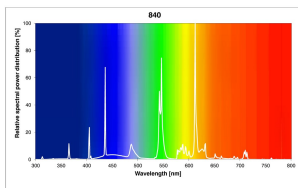

PHOTOMETRY