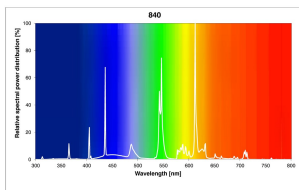

PHOTOMETRY