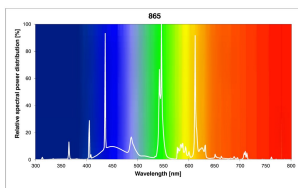

PHOTOMETRY