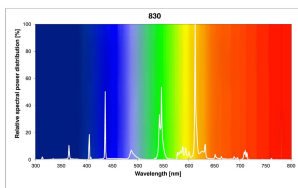

PHOTOMETRY