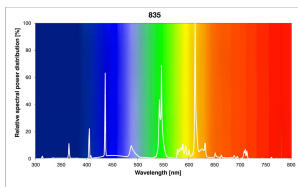

T5 FHO Luxline Plus

24W/T5/835 FHO
0002791

Product features

- T5 FHO Luxline Plus

PRODUCT OVERVIEW

IPC Code	0002791
Product name	24W/T5/835 FHO
Technology	Fluorescent
Watt (Rated) (W)	24
Lamp shape	Tubular
Cap/Base	G5
Lamp finish	Coated
Fixture rating	Open
General application	Education, Hospitality, Logistics & Industry, Museums & Galleries, Office, Retail, Residential & Consumer
Certifications	EUERL002
ETIM Class	EC000108
E-number FI	4944514
Luminous flux (lm)	1750
Rated lamp efficacy 100h 50Hz at 35°C (lm/W)	74
Colour temperature (K)	3500
Light colour	White
CRI (Ra)	85
Wattage (W)	24.00
Product Voltage (V)	75
Dimmable	Yes
Average life (Nominal) (h)	24000
Product EAN number	5410288027913

PHOTOMETRY

TECHNICAL DRAWINGS

T5 FHO Luxline Plus
24W/T5/835 FHO
0002791