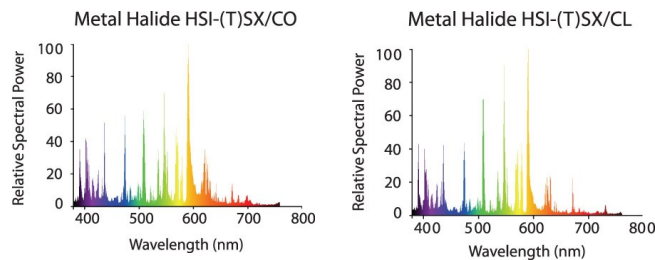

### PRODUCT OVERVIEW

IPC Code	0020772
Product name	HSI-SX 250W CL 4K E40 SLV
Technology	HID
Watt (Rated) (W)	265
Lamp shape	Quartz Metal Halide
Cap/Base	E40
Lamp finish	clear
Fixture rating	Enclosed
Certifications	EUTIE070
ETIM Class	EC000037
E-number FI	4844767
E-number SE	8359100
E-number Norway	3824268
Luminous flux (lm)	23500
Colour temperature (K)	4100
Light colour	Cool White
CRI (Ra)	70
Wattage (W)	250
Product Voltage (V)	100
Average life (Nominal) (h)	20000
Product EAN number	5410288207728

### PHOTOMETRY