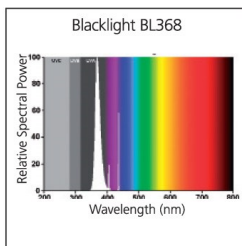

## Blacklight BL368 Compact

Lynx-s 9W BL368

0025411

NOT SUITABLE FOR HOUSEHOLD ROOM ILLUMINATION

### PRODUCT OVERVIEW

IPC Code	0025411
Product name	Lynx-s 9W BL368
Technology	Fluorescent
Watt (Rated) (W)	9
Lamp shape	Compact
Type	Compact
Cap/Base	G23
Lamp finish	Coated
Fixture rating	Enclosed
General application	Hospitality, Retail, Residential & Consumer
Certifications	00
ETIM Class	EC002962
E-number FI	4940704
Light colour	BL368 Blacklight
Wattage (W)	9
Dimmable	No
Average life (Nominal) (h)	10000
Product EAN number	5410288254111

### PHOTOMETRY