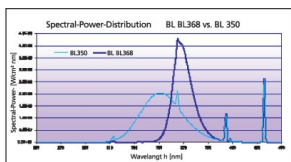

Blacklight BL368 Compact *Lynx-s 9W BL368* 0025411