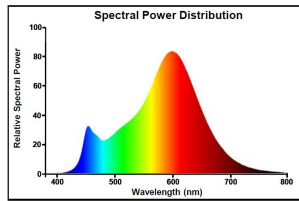

ToLEDo Retro A60

ToLEDo RT GLS V3 ST 470LM 827 E27 SL
0027156