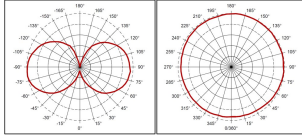

ToLEDo Retro A60

ToLEDo RT GLS V3 ST 470LM 827 E27 SL
0027156