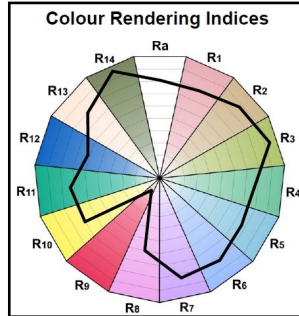

ToLEDo Retro A60

ToLEDo RT GLS V3 ST 470LM 827 E27 SL
0027156

TECHNICAL DRAWINGS