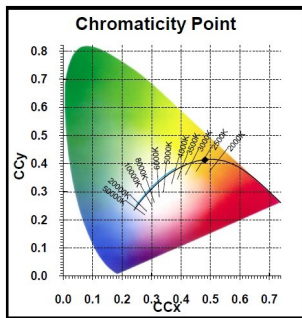

ToLEDo Retro A60

ToLEDo RT GLS V3 ST 470LM 827 E27 SL
0027156

TECHNICAL DRAWINGS