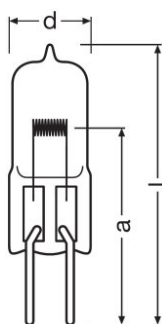

### Technical data

#### Dimensions & weight

Diameter	9.5 mm
Length	30.0 mm
Light center length (LCL)	19.5 mm <sup>1)</sup>
Filament length	1.90 mm
Illuminated field	1.9*2.0 mm <sup>2</sup>
Filament diameter	2.0 mm

<sup>1)</sup> ±0.3 mm