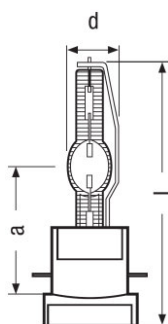

#### Dimensions & weight

Diameter	29.0 mm
Length	128.0 mm
Light center length (LCL)	65.0 mm
Electrode gap cold	6.1 mm