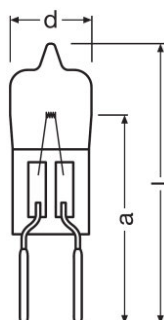

### Technical data

#### Dimensions & weight

Diameter	9 mm
Length	38.0 mm
Light center length (LCL)	24.0 mm
Filament length	1.50 mm
Illuminated field	1.5*0.7 mm <sup>2</sup>
Filament diameter	0.7 mm