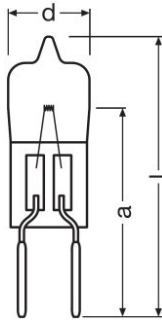

Product datasheet

Technical data

Product information

Order reference	64258 20W 12V G
-----------------	-----------------

Electrical data

Nominal voltage	12.0 V
Nominal wattage	20.00 W

Photometrical data

Color temperature	3050 K
Nominal luminous flux	335 lm
Color rendering index Ra	100

Dimensions & weight

Diameter	9.5 mm
Length	30.0 mm
Light center length (LCL)	19.5 mm ¹⁾
Filament length	3.50 mm
Illuminated field	3.5*0.8 mm ² ²⁾
Filament diameter	0.8 mm

¹⁾ ±0.3 mm

²⁾ Restricted tolerances 3.5±0.25*0.8±0.10