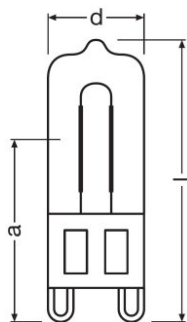

Nominal wattage	25.00 W
Nominal voltage	230.0 V
Rated wattage	25.00 W

Photometrical data

Nominal luminous flux	260 lm
Rated color temperature	2700 K
Light color (designation)	Warm White
Rated luminous flux	260 lm
Color rendering index Ra	100
Lumen main.fact.at end of nom.life time	0.80
Color temperature	2700 K
Luminous flux	260 lm

Light technical data

Starting time	0.0 s
---------------	-------

Dimensions & weight

Diameter	14.0 mm
Overall length	43.0 mm
Light center length (LCL)	22.0 mm
Length	43.0 mm
Outer bulb	T13,3
Product weight	2.80 g
Maximum diameter	14.0 mm