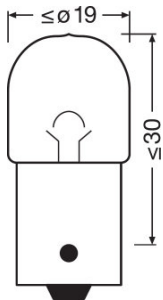

Product datasheet

Technical data

Product information

| | |
|---|----------------|
| Order reference | 5008ULT |
| Application (Category and Product specific) | Auxiliary lamp |

Electrical data

| | |
|-----------------------|---------|
| Power input | 10 W |
| Nominal voltage | 12.0 V |
| Nominal wattage | 10.00 W |
| Test voltage | 13.5 V |
| Power input tolerance | ±10 % |

Photometrical data

| | |
|-------------------------|--------|
| Luminous flux | 125 lm |
| Luminous flux tolerance | ±20 % |

Dimensions & weight

| | |
|----------------|---------|
| Diameter | 16.0 mm |
| Product weight | 6.00 g |
| Length | 37.5 mm |