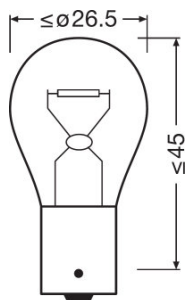

#### Dimensions & weight

Diameter	25.0 mm
Product weight	8.00 g
Length	52.6 mm