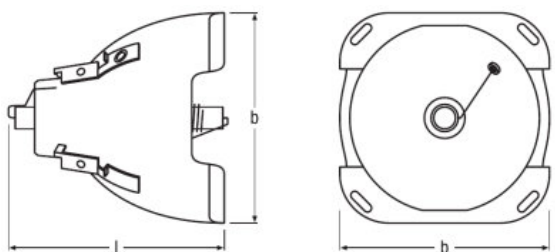

Product datasheet

Technical data

Electrical data

Nominal wattage	330.00 W
Nominal current	5 A
Ignition voltage	2.5 kVp
Nominal voltage	65.0 V

Photometrical data

Nominal luminous flux	12000 lm
Color temperature	7400 K
Color rendering index Ra	86
Maximum color temperature	7400 K

Light technical data

Focal length	31.0 mm
Aperture window, maximum	8.0 mm

Dimensions & weight

Diameter	56.0 mm
Length	63.0 mm
Arc length	1.0 mm

Lifespan

Lifespan	1500 h
----------	--------

Capabilities

Burning position	Any
Cooling	Forced