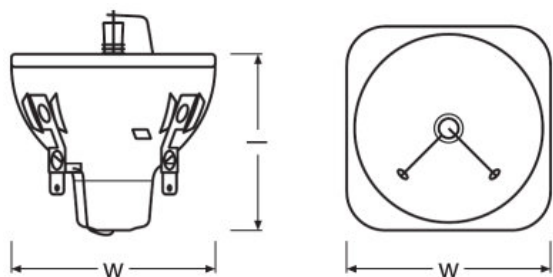

Product datasheet

Technical data

Electrical data

Nominal wattage	132.00 W
Nominal current	1.8 A
Ignition voltage	2.5 kVp
Nominal voltage	62.0 V

Photometrical data

Nominal luminous flux	5150 lm
Color temperature	9200 K
Color rendering index Ra	60
Maximum color temperature	9200 K

Light technical data

Focal length	37.7 mm
Aperture window, maximum	5x3.8 mm

Dimensions & weight

Diameter	46.0 mm
Length	max. 44 mm
Arc length	1.0 mm

Lifespan

Lifespan	6000 h
----------	--------

Capabilities