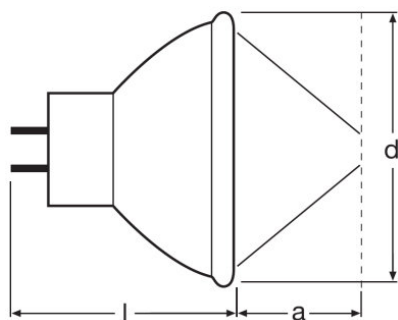

Product datasheet

Technical data

Product information

Order reference	64659
-----------------	-------

Electrical data

Nominal voltage	24.0 V
Nominal wattage	250.00 W

Photometrical data

Color temperature	3200 K
Nominal luminous flux	400 lm
Color rendering index Ra	100

Light technical data

Focal length	35.0 mm
--------------	---------

Dimensions & weight

Diameter	51.0 mm
Length	44.5 mm

Lifespan

Lifespan	1000 h
----------	--------

Additional product data

Coating	Dichroic
Base (standard designation)	GX5.3