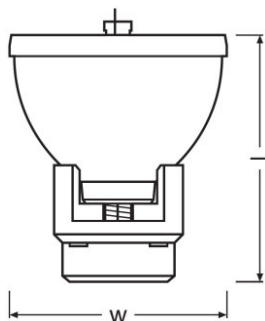

Product datasheet

Technical data

Electrical data

Nominal wattage	190.00 W
Nominal current	2.2 A
Ignition voltage	2.5 kVp
Nominal voltage	85.0 V

Photometrical data

Nominal luminous flux	8100 lm
Color temperature	8200 K
Color rendering index Ra	73
Maximum color temperature	8200 K

Light technical data

Focal length	34.5 mm
Aperture window, maximum	5x3.8 mm

Dimensions & weight

Diameter	51.0 mm
Length	54.2 mm
Arc length	0.8 mm

Lifespan

Lifespan	3000 h
----------	--------

Capabilities

Burning position	Any
Cooling	Forced