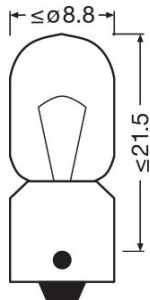

Product datasheet

Technical data

Product information

| | |
|---|----------------|
| Order reference | 3893 |
| Application (Category and Product specific) | Auxiliary lamp |

Electrical data

| | |
|-----------------------|--------|
| Power input | 4 W |
| Nominal voltage | 12.0 V |
| Nominal wattage | 4.00 W |
| Test voltage | 13.5 V |
| Power input tolerance | ±10 % |

Photometrical data

| | |
|-------------------------|-------|
| Luminous flux | 35 lm |
| Luminous flux tolerance | ±20 % |

Dimensions & weight

| | |
|----------------|---------|
| Diameter | 8.8 mm |
| Product weight | 1.86 g |
| Length | 27.4 mm |