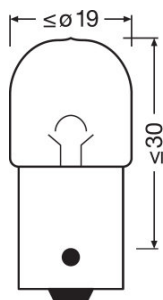

Product datasheet

Technical data

Product information

Order reference	5007
Application (Category and Product specific)	Auxiliary lamp

Electrical data

Power input	5 W
Nominal voltage	12.0 V
Nominal wattage	5.00 W
Test voltage	13.5 V
Power input tolerance	±10 %

Photometrical data

Luminous flux	50 lm
Luminous flux tolerance	±20 %

Dimensions & weight

Diameter	16.0 mm
Product weight	5.50 g
Length	37.5 mm

Lifespan

Lifespan B3	350 h
Lifespan Tc	800 h

Additional product data

Logistical Data

Product code	Product description	Packaging unit (Pieces/Unit)	Dimensions (length x width x height)	Volume	Gross weight
4050300838427	ORIGINAL - METAL BASE R5W	Unpacked 1	- x - x -		
4050300525082	ORIGINAL - METAL BASE R5W	Folding carton box 10	54 mm x 40 mm x 138 mm	0.30 dm ³	73.00 g
4008321093882	ORIGINAL - METAL BASE R5W	Shipping carton box 50	205 mm x 144 mm x 64 mm	1.89 dm ³	402.00 g
4050300925585	ORIGINAL - METAL BASE R5W	Blister 2	95 mm x 70 mm x 18 mm	0.12 dm ³	17.00 g
4008321140319	ORIGINAL - METAL BASE R5W	Shipping carton box 20	189 mm x 104 mm x 103 mm	2.02 dm ³	220.00 g