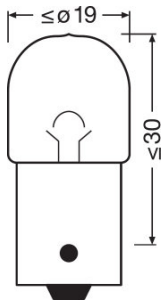

Product datasheet

Technical data

Product information

Order reference	5008
Application (Category and Product specific)	Auxiliary lamp

Electrical data

Power input	10 W
Nominal voltage	12.0 V
Nominal wattage	10.00 W
Test voltage	13.5 V
Power input tolerance	±10 %

Photometrical data

Luminous flux	125 lm
Luminous flux tolerance	±20 %

Dimensions & weight

Diameter	19.0 mm
Product weight	5.50 g
Length	37.5 mm

Lifespan

Lifespan B3	350 h
Lifespan Tc	800 h

Additional product data

Logistical Data

Product code	Product description	Packaging unit (Pieces/Unit)	Dimensions (length x width x height)	Volume	Gross weight
4050300838212	ORIGINAL - METAL BASE R10W	Unpacked 1	- x - x -		
4050300525464	ORIGINAL - METAL BASE R10W	Folding carton box 10	54 mm x 40 mm x 138 mm	0.30 dm ³	73.00 g
4008321095299	ORIGINAL - METAL BASE R10W	Shipping carton box 50	205 mm x 144 mm x 64 mm	1.89 dm ³	427.00 g
4050300925608	ORIGINAL - METAL BASE R10W	Blister 2	95 mm x 70 mm x 18 mm	0.12 dm ³	17.00 g
4008321140425	ORIGINAL - METAL BASE R10W	Shipping carton box 20	189 mm x 103 mm x 82 mm	1.60 dm ³	255.00 g