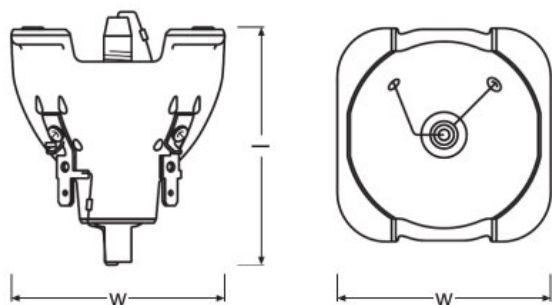

Product datasheet

Technical data

Electrical data

Nominal wattage	330.00 W
Nominal current	5 A
Nominal voltage	65.0 V

Photometrical data

Nominal luminous flux	16500 lm
Color temperature	7250 K
Color rendering index Ra	71

Dimensions & weight

Diameter	56.0 mm
Length	63.0 mm
Arc length	1.3 mm

Lifespan

Lifespan	1500 h
----------	--------

Capabilities

Burning position	Any
------------------	-----

Product datasheet

Safety advice