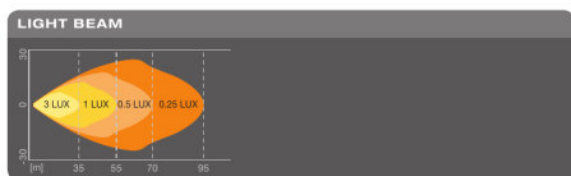

Product datasheet

Additional product data

Luminous intensity distribution

Connector to lamp	Wire Kit

Capabilities

Technology	LED

Certificates & standards

Standards	ECE R10
Approval marks – approval	E6 approval
Type of protection	IP67

Country specific categorizations

Order reference	LEDDL101-WD

Logistical data

Commodity code	851220009000

Logistical Data

Product code	Product description	Packaging unit (Pieces/Unit)	Dimensions (length x width x height)	Volume	Gross weight