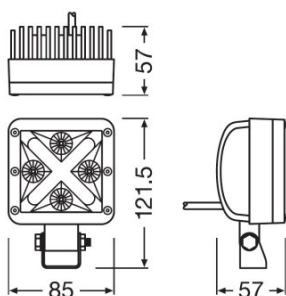

Cube MX85-WD

Full-force LED meets long-lasting quality

2 LED light functions

Work light and stylish X shape light

Lighting distance up to 55 meters

Improved near field illumination

Beam angle 43.5°

Exceptionally wide beam angle

Product datasheet

Technical data

Product information

Order reference	LEDDL101-WD
Application (Category and Product specific)	Working light application

Electrical data

Nominal voltage	12.0 V
Nominal wattage	20 W

Photometrical data

Luminous flux	1250 lm
Color temperature	6000 K
Light distance at 1lx	55 m

Dimensions & weight

Product weight	500.00 g
Length	85.0 mm
Width	57.0 mm
Height	121.0 mm

Lifespan

Lifespan Tc	5000 h
Guarantee	5 years

Country specific categorizations

Order reference	LEDDL101-WD
-----------------	-------------

Logistical data

Commodity code	851220009000
----------------	--------------

Logistical Data

Product code	Product description	Packaging unit (Pieces/Unit)	Dimensions (length x width x height)	Volume	Gross weight
--------------	---------------------	---------------------------------	---	--------	--------------