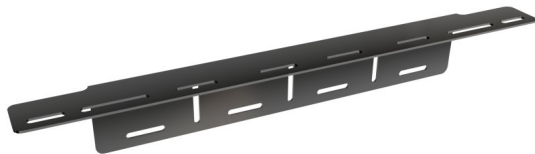

License Plate Bracket AX

Compatibility

Compatible with a wide range of the luminaires within the OSRAM LEDriving Driving Lights range

Robust Aluminium

High quality materials, especially light and at the same time robust and resistant

Easy Installation

For easy installation of OSRAM LEDriving driving and working lights

Bringing light to life with OSRAM LEDriving driving and working lights

To support the installation of the OSRAM LEDriving driving & working lights, OSRAM has developed a special series with suitable accessories for them. With the OSRAM License Plate Bracket AX, the OSRAM LEDriving driving & working lights, can now be installed quickly and easily on the appropriate vehicle. The OSRAM License Plate Bracket AX is a practical license plate bracket and holder for the OSRAM LEDriving driving lights in one. The OSRAM License Plate Bracket AX is compatible with a wide range of driving lights in the OSRAM LEDriving driving lights series. OSRAM also offers a 2-year guarantee¹). Please note: Special installation regulations apply. Individual special requirements and legislation of the countries must be observed.

Product datasheet

Technical data

Product information

Order reference	LEDDL ACC 103
-----------------	---------------

Dimensions & weight

Product weight	680.00 g
Length	0.0 mm

Lifespan

Guarantee	2 years
-----------	---------