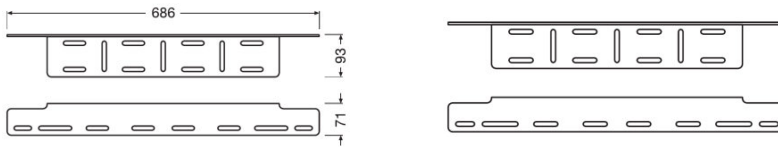

Easy Installation

For easy installation of OSRAM LEDriving driving and working lights

Bringing light to life with OSRAM LEDriving driving and working lights

To support the installation of the OSRAM LEDriving driving & working lights, OSRAM has developed a special series with suitable accessories for them. With the OSRAM License Plate Bracket AX, the OSRAM LEDriving driving & working lights, can now be installed quickly and easily on the appropriate vehicle. The OSRAM License Plate Bracket AX is a practical license plate bracket and holder for the OSRAM LEDriving driving lights in one. The OSRAM License Plate Bracket AX is compatible with a wide range of driving lights in the OSRAM LEDriving driving lights series. OSRAM also offers a 2-year guarantee¹). Please note: Special installation regulations apply. Individual special requirements and legislation of the countries must be observed.

Product datasheet

Technical data

Product information

Order reference	LEDDL ACC 103
-----------------	---------------

Dimensions & weight

Product weight	680.00 g
Length	0.0 mm

Lifespan

Guarantee	2 years
-----------	---------

Country specific categorizations

Order reference	LEDDL ACC 103
-----------------	---------------

Logistical data

Commodity code	761699909900
----------------	--------------

Logistical Data

Product code	Product description	Packaging unit (Pieces/Unit)	Dimensions (length x width x height)	Volume	Gross weight
4062172147705	License Plate Bracket AX	Folding carton box 1	- x - x -		
4062172147712	License Plate Bracket AX	Shipping carton box 6	708 mm x 246 mm x 223 mm	38.84 dm ³	5495.00 g