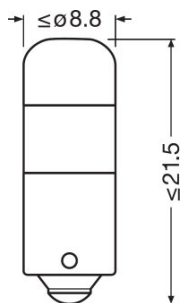

Product datasheet

Technical data

Product information

| | |
|---|--|
| Order reference | 3893DWP |
| Product type (off-road vs. on-road) | Off-road \pm T4W |
| Application (Category and Product specific) | Mainly used for signal/ indicator/ interior applications |

Photometrical data

| | |
|-------------------------|------------|
| Luminous flux | 75 lm |
| Luminous flux tolerance | ± 25 % |
| Color temperature | 6000 K |
| Light color LED | Cool white |

Dimensions & weight

| | |
|----------------|---------|
| Diameter | 9 mm |
| Product weight | 2.70 g |
| Length | 27.4 mm |

Lifespan

| | |
|-------------|---------|
| Lifespan B3 | 1500 h |
| Lifespan Tc | 4000 h |
| Guarantee | 4 years |