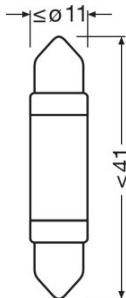

Product datasheet

Technical data

Product information

Order reference	6413DWP
Product type (off-road vs. on-road)	Off-road \pm C5W
Application (Category and Product specific)	Mainly used for number plate/ interior applications

Electrical data

Power input	0.8 W
Nominal voltage	12.0 V
Nominal wattage	0.60 W
Test voltage	13.5 V
Power input tolerance	± 25 %

Photometrical data

Luminous flux	45 lm
Luminous flux tolerance	± 30 %
Color temperature	6000 K
Light color LED	Cool white

Dimensions & weight

Diameter	11.0 mm
Product weight	2.90 g
Length	41.0 mm

Lifespan

Lifespan B3	2500 h
Lifespan Tc	5000 h
Guarantee	4 years

Product datasheet

Additional product data

Base (standard designation)	SV8.5-8
-----------------------------	---------

Capabilities

Technology	LED ¹⁾
------------	-------------------

¹⁾ Light-emitting diode lamp

Country specific categorizations

Order reference	6413DWP
-----------------	---------

Logistical Data

Product code	Product description	Packaging unit (Pieces/Unit)	Dimensions (length x width x height)	Volume	Gross weight
4062172150675	LEDiving SL \cong C5W	Blister 1	135 mm x 95 mm x 18 mm	0.23 dm ³	15.15 g
4062172150682	LEDiving SL \cong C5W	Shipping carton box 5	104 mm x 71 mm x 146 mm	1.08 dm ³	111.00 g