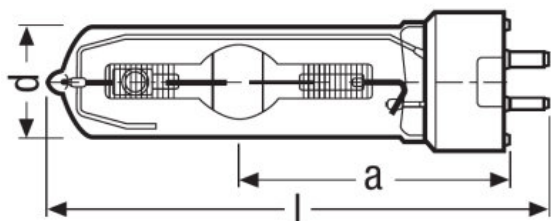

Electrical data

Nominal wattage	575.00 W
Nominal voltage	88.0 V
Lamp voltage	88 V
Nominal current	7.2 A
Lamp current	7.2 A

Photometrical data

Nominal luminous flux	45000 lm
Color temperature	7200 K
Luminous efficacy	75 lm/W

Dimensions & weight

Diameter	30.0 mm
Length	135.0 mm
Light center length (LCL)	65.0 mm

Lifespan

Lifespan	3000 h
----------	--------

Additional product data

Base (standard designation)	GX9.5
-----------------------------	-------