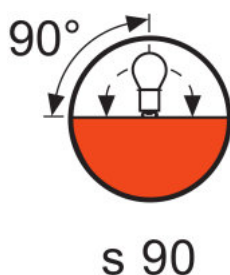

Product datasheet

Logistical Data

Product code	Product description	Packaging unit (Pieces/Unit)	Dimensions (length x width x height)	Volume	Gross weight
4052899158245	64540 650 W 240 V	Folding carton box 1	33 mm x 37 mm x 71 mm	0.09 dm³	14.00 g
4052899158252	64540 650 W 240 V	Shipping carton box 20	205 mm x 142 mm x 76 mm	2.21 dm³	337.00 g

The mentioned product code describes the smallest quantity unit which can be ordered. One shipping unit can contain one or more single products. When placing an order, for the quantity please enter single or multiples of a shipping unit.

References / Links

For further information on pinch technology, please refer to the following brochure:
"A whole lotta shakin' goin' on!" New halogen lamps with quartz pinch technology. (122 W 100 DE 08/05)

Disclaimer

Subject to change without notice. Errors and omission excepted. Always make sure to use the most recent release.