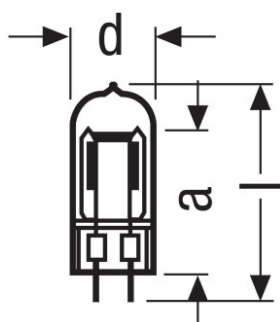

Product datasheet

Technical data

Product information

Order reference	64540 BVM 650W
-----------------	----------------

Electrical data

Nominal wattage	650.00 W
Nominal voltage	240 V

Photometrical data

Nominal luminous flux	20000 lm
Color temperature	3400 K
Color rendering index Ra	100

Dimensions & weight

Diameter	24.0 mm
Length	57.5 mm
Illuminated field	14.0*15.0 mm ²
Filament diameter	15.0 mm

Lifespan

Lifespan	15 h
----------	------

Additional product data

Base (standard designation)	GX6.35
-----------------------------	--------