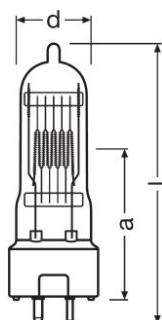

Product datasheet

Technical data

Product information

Order reference	64672 500W GY9.
-----------------	-----------------

Electrical data

Nominal wattage	500.00 W
Nominal voltage	240 V

Photometrical data

Nominal luminous flux	8500 lm
Color temperature	2900 K
Color rendering index Ra	100

Dimensions & weight

Diameter	22.0 mm
Length	89.9 mm
Illuminated field	12.0*11.0 mm ²
Filament diameter	11.0 mm

Lifespan

Lifespan	2000 h
----------	--------

Additional product data

Base (standard designation)	GY9.5
-----------------------------	-------