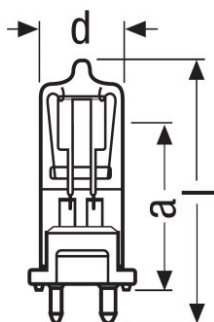

Product datasheet

Technical data

Product information

Order reference	64686 DYR 650W
-----------------	----------------

Electrical data

Nominal wattage	650.00 W
Nominal voltage	240 V

Photometrical data

Nominal luminous flux	16500 lm
Color temperature	3200 K
Color rendering index Ra	100

Dimensions & weight

Diameter	21.0 mm
Length	64.0 mm
Illuminated field	10.0*10.0 mm ² ¹⁾
Filament diameter	10.0 mm

¹⁾ With monoplane filament

Lifespan

Lifespan	50 h
----------	------

Additional product data

Country specific categorizations

ANSI code	Other
Order reference	64686 DYR 650W

Product datasheet

Logistical Data

Product code	Product description	Packaging unit (Pieces/Unit)	Dimensions (length x width x height)	Volume	Gross weight
4052899158283	64686 650 W 240 V	Folding carton box 1	42 mm x 42 mm x 111 mm	0.20 dm ³	29.00 g
4052899158290	64686 650 W 240 V	Shipping carton box 12	180 mm x 140 mm x 127 mm	3.20 dm ³	436.00 g