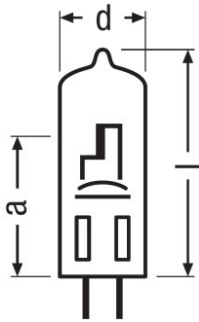

### Dimensions & weight

Diameter	11.5 mm
Length	47.0 mm
Light center length (LCL)	33.0 mm