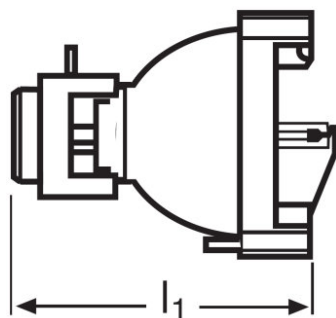

Product family features

- Multi-line spectrum

Product datasheet

Technical data

Electrical data

Type of current	DC
Rated wattage	100.00 W
Nominal wattage	100.00 W

Photometrical data

Radiated power 315...400 nm (UVA)	3.8 / 5.0 W ¹⁾
-----------------------------------	---------------------------

¹⁾ Aperture 3 mm round / Aperture 5 mm round

Light technical data

Focal length	45.0 mm
--------------	---------

Dimensions & weight

Diameter	68.0 mm
Length with base excl. base pins/connection	77.00 mm

Lifespan