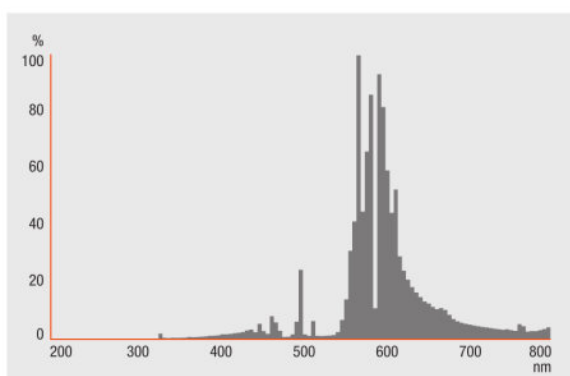

Product datasheet

Energy efficiency class	A+
Energy consumption	77 kWh/1000h

Country specific categorizations

ILCOS	SD-70-H/E/SL-RX7s-20/120/H
Order reference	NAV-TS 70W SUPE

Light Distribution

NAV_SUPER_4Y_SUPER_6Y

Logistical Data

Product code	Product description	Packaging unit (Pieces/Unit)	Dimensions (length x width x height)	Volume	Gross weight
4050300024301	NAV-TS 70 W SUPER 4Y	Shipping carton box 12 Pieces Folding carton box	180 mm x 140 mm x 158 mm	3.98 dm³	559.60 g

The mentioned product code describes the smallest quantity unit which can be ordered. One shipping unit can contain one or more single products. When placing an order, for the quantity please enter single or multiples of a shipping unit.