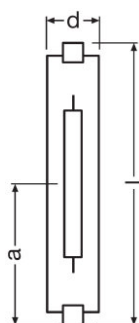

Dimensions & weight

| | |
|----------|---------|
| Diameter | 20.0 mm |
|----------|---------|

Product datasheet

| | |
|---------------------------|----------|
| Length | 120.0 mm |
| Light center length (LCL) | 60.0 mm |
| Product weight | 18.00 g |
| Outer bulb | T20 |
| Overall length | 120.0 mm |