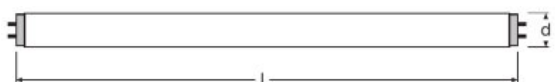

- Specially tailored spectral distribution Food looks fresh and appetizing without unduly beautifying it

Product datasheet

Technical data

Electrical data

Nominal voltage	110 V
Nominal wattage	58.00 W
Rated lamp efficacy (HF data 25 °C)	Under clarification by authority and standardization body
Rated wattage	58.00 W

Photometrical data

Rated lamp efficacy (standard condition)	49 lm/W
Rated luminous flux	2850 lm
Luminous flux at	2850 lm
Light color	76
Nominal luminous flux	2850 lm
Light color (designation)	NATURA
Rated LLMF at 2,000 h	0.88
Rated LLMF at 4,000 h	0.83
Rated LLMF at 6,000 h	0.80
Rated LLMF at 8,000 h	0.77
Rated LLMF at 12,000 h	0.74
Rated LLMF at 16,000 h	0.72
Color temperature	3500 K
Luminous flux	2850 lm

Dimensions & weight

Tube diameter	26 mm
Length	1500 mm
Length with base excl. base pins/connection	1500.00 mm

Product datasheet

Diameter	26.0 mm
Product weight	200.00 g
Outer bulb	T26
Maximum diameter	26.0 mm