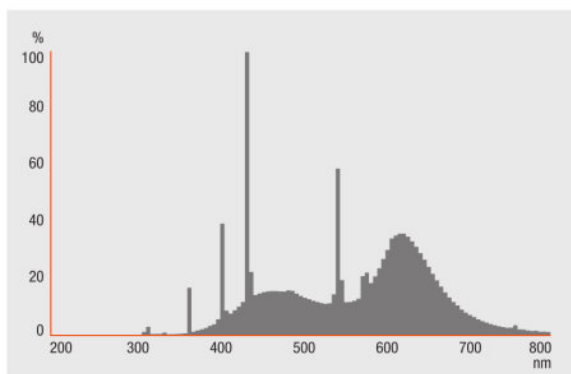

Product datasheet

Light Distribution

FL_76_Natura

DUO CIRCUIT

Logistical Data

Product code	Product description	Packaging unit (Pieces/Unit)	Dimensions (length x width x height)	Volume	Gross weight
4050300010533	L 58 W/76	Shipping carton box 10 Pieces Sleeves	1542 mm x 62 mm x 145 mm	13.86 dm³	2704.00 g

The mentioned product code describes the smallest quantity unit which can be ordered. One shipping unit can contain one or more single products. When placing an order, for the quantity please enter single or multiples of a shipping unit.