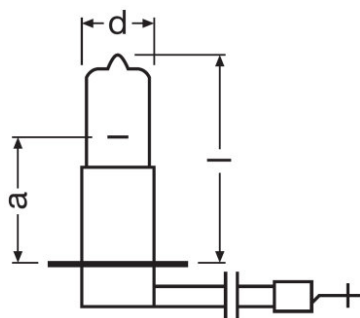

SIG 64015

Low-voltage halogen lamps, road traffic

Product datasheet

Technical data

Electrical data

Nominal voltage	10.0 V
-----------------	--------

Photometrical data

Nominal luminous flux	750 lm
-----------------------	--------

Dimensions & weight

Light center length (LCL)	18.0 mm ¹⁾
Cable length	280.0 mm

¹⁾ Distance from the coil to the lug of base

Country specific information

Product code	METEL code	SEG number	STK number	UK Org
4050300217543	OSRSIG64015	8334860	4733746	-
4050300217550	OSRSIG64015	8334860	4733746	-
4050300217543	OSRSIG64015	8334860	4733746	-

Product datasheet

Logistical Data

Product code	Product description	Packaging unit (Pieces/Unit)	Dimensions (length x width x height)	Volume	Gross weight
4050300217543	SIG 64015	Folding carton box 1	- x - x -		
4050300217550	SIG 64015	Bundle 10	71 mm x 50 mm x 117 mm	0.42 dm ³	117.00 g
4050300217567	SIG 64015	Shipping carton box 100	365 mm x 113 mm x 127 mm	5.24 dm ³	1266.50 g