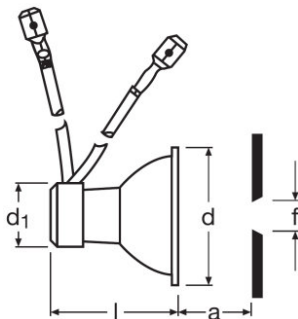

Photometrical data

Rated luminous flux	120 lm
Nominal luminous flux	120 lm
Color rendering index Ra	100
Luminous flux	120 lm

Light technical data

Aperture window, maximum	10.2 mm
Starting time	0.0 s

Dimensions & weight

Diameter	51.0 mm
Base diameter	24.5 mm
Overall length	46.5 mm
Product weight	38.00 g
Length	46.5 mm
Outer bulb	T11

Additional product data

Base (standard designation)	K23d
Mercury-free	Yes

Product datasheet

Country specific categorizations

Order reference	SIG 64002 CL 20
------------------------	-----------------

Country specific information

Product code	METEL code	SEG number	STK number	UK Org
4050300246505	OSRSIG64002HC	8334870	4739706	-
4050300246505	OSRSIG64002HC	8334870	4739706	-