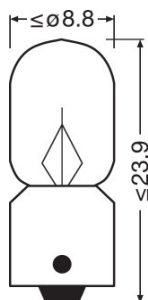

#### Dimensions & weight

Diameter	9 mm
Product weight	1.84 g
Length	23.9 mm