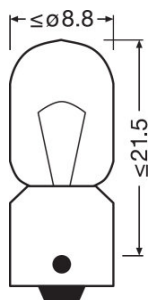

Product datasheet

Technical data

Product information

Order reference	3860
Application (Category and Product specific)	Auxiliary lamp

Electrical data

Power input	5 W
Nominal voltage	12.0 V
Nominal wattage	5.00 W
Test voltage	13.5 V
Power input tolerance	±15 %

Photometrical data

Luminous flux	50 lm
Luminous flux tolerance	±20 %

Dimensions & weight

Diameter	9 mm
Product weight	1.89 g
Length	27.4 mm

Lifespan

Lifespan B3	400 h
Lifespan Tc	1000 h

Additional product data