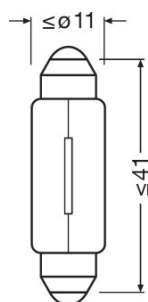

Product datasheet

Technical data

Product information

Order reference	6413
Application (Category and Product specific)	Auxiliary lamp

Electrical data

Power input	5 W
Nominal voltage	12.0 V
Nominal wattage	5.00 W
Test voltage	13.5 V
Power input tolerance	±10 %

Photometrical data

Luminous flux	45 lm
Luminous flux tolerance	±20 %

Dimensions & weight

Diameter	11.0 mm
Product weight	3.02 g
Length	41.0 mm

Lifespan

Lifespan B3	1000 h
Lifespan Tc	2000 h

Additional product data

Logistical Data

Product code	Product description	Packaging unit (Pieces/Unit)	Dimensions (length x width x height)	Volume	Gross weight
4050300891439	ORIGINAL FESTOON 6413	Unpacked 1	26 mm x 10 mm x 10 mm	0.00 dm ³	4.00 g
4050300891446	ORIGINAL FESTOON 6413	Folding carton box 10	58 mm x 54 mm x 139 mm	0.44 dm ³	52.20 g
4008321093752	ORIGINAL FESTOON 6413	Shipping carton box 50	273 mm x 145 mm x 65 mm	2.57 dm ³	311.00 g