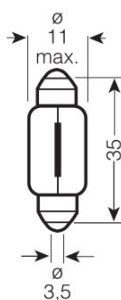

#### Dimensions & weight

Diameter	11.0 mm
Product weight	2.00 g
Length	36.0 mm