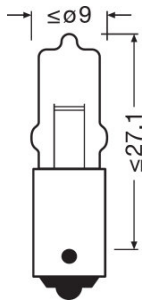

Product datasheet

Technical data

Product information

Order reference	6411180
Application (Category and Product specific)	Auxiliary lamp

Electrical data

Power input	5 W
Nominal voltage	12.0 V
Nominal wattage	5.00 W
Test voltage	13.5 V
Power input tolerance	±7.5 %

Photometrical data

Luminous flux	80 lm
Luminous flux tolerance	±15 %

Dimensions & weight

Diameter	9 mm
Product weight	2.32 g
Length	33.0 mm

Lifespan

Lifespan B3	150 h
Lifespan Tc	500 h

Additional product data

Logistical Data

Product code	Product description	Packaging unit (Pieces/Unit)	Dimensions (length x width x height)	Volume	Gross weight
4008321095015	ORIGINAL MINIWATT 6411180	Unpacked 1	23 mm x 9 mm x 11 mm	0.00 dm ³	4.25 g
4008321095022	ORIGINAL MINIWATT 6411180	Folding carton box 10	54 mm x 40 mm x 138 mm	0.30 dm ³	36.20 g
4008321095039	ORIGINAL MINIWATT 6411180	Shipping carton box 50	205 mm x 144 mm x 64 mm	1.89 dm ³	231.00 g
4050300647258	ORIGINAL MINIWATT 6411180	Blister 2	95 mm x 70 mm x 18 mm	0.12 dm ³	9.63 g
4008321141576	ORIGINAL MINIWATT 6411180	Shipping carton box 20	137 mm x 105 mm x 81 mm	1.17 dm ³	140.25 g