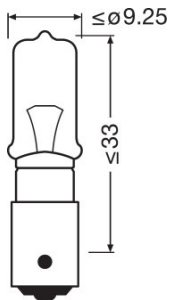

Product datasheet

Technical data

Product information

Order reference	64136
Application (Category and Product specific)	Auxiliary lamp

Electrical data

Power input	25 W
Nominal voltage	12.0 V
Nominal wattage	21.00 W
Test voltage	13.5 V
Power input tolerance	±5 %

Photometrical data

Luminous flux	600 lm
Luminous flux tolerance	±12 %

Dimensions & weight

Diameter	9 mm
Product weight	2.68 g
Length	38.9 mm

Lifespan

Lifespan B3	240 h
Lifespan Tc	480 h

Additional product data

Logistical Data

Product code	Product description	Packaging unit (Pieces/Unit)	Dimensions (length x width x height)	Volume	Gross weight
4008321095190	ORIGINAL - METAL BASE H21W	Unpacked 1	- x - x -		
4008321095206	ORIGINAL - METAL BASE H21W	Folding carton box 10	54 mm x 40 mm x 138 mm	0.30 dm ³	39.80 g
4008321095213	ORIGINAL - METAL BASE H21W	Shipping carton box 50	205 mm x 144 mm x 64 mm	1.89 dm ³	249.00 g