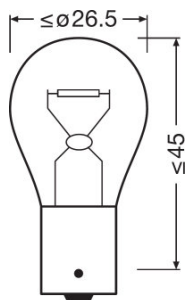

### Dimensions & weight

Diameter	25.0 mm
Product weight	8.00 g
Length	52.6 mm