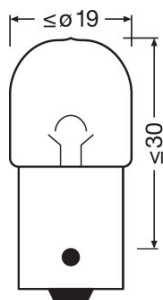

Product datasheet

Technical data

Product information

Order reference	5009
Application (Category and Product specific)	Auxiliary lamp

Electrical data

Power input	10 W
Nominal voltage	12.0 V
Nominal wattage	10.00 W
Test voltage	13.5 V
Power input tolerance	±10 %

Photometrical data

Luminous flux	75 lm
Luminous flux tolerance	±20 %

Dimensions & weight

Diameter	16.0 mm
Product weight	5.50 g
Length	37.5 mm

Lifespan

Lifespan B3	350 h
Lifespan Tc	800 h

Additional product data

Logistical Data

Product code	Product description	Packaging unit (Pieces/Unit)	Dimensions (length x width x height)	Volume	Gross weight
4008321095442	ORIGINAL - METAL BASE RY10W	Unpacked 1	23 mm x 15 mm x 18 mm	0.01 dm ³	5.50 g
4008321095459	ORIGINAL - METAL BASE RY10W	Folding carton box 10	54 mm x 40 mm x 138 mm	0.30 dm ³	68.00 g
4008321095466	ORIGINAL - METAL BASE RY10W	Shipping carton box 50	205 mm x 144 mm x 64 mm	1.89 dm ³	402.00 g