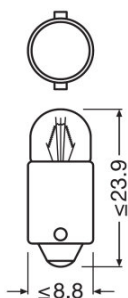

Product datasheet

Technical data

Product information

Order reference	3797
Application (Category and Product specific)	Auxiliary lamp

Electrical data

Power input	3 W
Nominal voltage	24.0 V
Nominal wattage	2.00 W
Power input tolerance	±15 %
Test voltage	28.0 V

Photometrical data

Luminous flux	17.5 lm
Luminous flux tolerance	±30 %

Dimensions & weight

Length	23.9 mm
Diameter	9 mm
Product weight	1.83 g

Lifespan

Lifespan B3	1000 h
Lifespan Tc	2000 h

Additional product data

Logistical Data

Product code	Product description	Packaging unit (Pieces/Unit)	Dimensions (length x width x height)	Volume	Gross weight
4050300891668	ORIGINAL - METAL BASE 3797	Unpacked 1	- x - x -		
4050300891675	ORIGINAL - METAL BASE 3797	Folding carton box 10	46 mm x 29 mm x 112 mm	0.15 dm ³	29.30 g
4008321095817	ORIGINAL - METAL BASE 3797	Shipping carton box 50	148 mm x 115 mm x 55 mm	0.94 dm ³	176.00 g