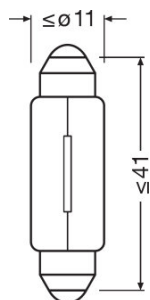

Product datasheet

Technical data

Product information

Order reference	6429
Application (Category and Product specific)	Auxiliary lamp

Electrical data

Power input	10 W
Nominal voltage	24.0 V
Nominal wattage	10.00 W
Power input tolerance	±10 %
Test voltage	28.0 V

Photometrical data

Luminous flux	105 lm
Luminous flux tolerance	±20 %

Dimensions & weight

Length	41.0 mm
Diameter	11.0 mm
Product weight	3.14 g

Lifespan

Lifespan B3	300 h
Lifespan Tc	600 h

Additional product data

Logistical Data

Product code	Product description	Packaging unit (Pieces/Unit)	Dimensions (length x width x height)	Volume	Gross weight
4008321090836	ORIGINAL FESTOON 6429	Unpacked 1	141 mm x 56 mm x 58 mm	0.46 dm ³	6.00 g
4008321090843	ORIGINAL FESTOON 6429	Folding carton box 10	58 mm x 54 mm x 139 mm	0.44 dm ³	53.40 g
4008321090850	ORIGINAL FESTOON 6429	Shipping carton box 50	273 mm x 145 mm x 65 mm	2.57 dm ³	317.00 g