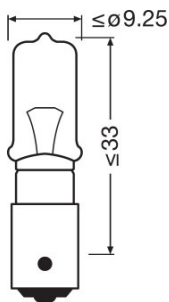

Product datasheet

Technical data

Product information

Order reference	64138
Application (Category and Product specific)	Auxiliary lamp

Electrical data

Power input	28 W
Nominal voltage	24.0 V
Nominal wattage	21.00 W
Power input tolerance	±5 %
Test voltage	28.0 V

Photometrical data

Luminous flux	600 lm
Luminous flux tolerance	±15 %

Dimensions & weight

Length	38.9 mm
Diameter	9 mm
Product weight	2.70 g

Lifespan

Lifespan B3	150 h
Lifespan Tc	400 h

Additional product data

Logistical Data

Product code	Product description	Packaging unit (Pieces/Unit)	Dimensions (length x width x height)	Volume	Gross weight
4008321094988	ORIGINAL - METAL BASE H21W	Unpacked 1	45 mm x 8 mm x 14 mm	0.01 dm ³	5.00 g
4008321094995	ORIGINAL - METAL BASE H21W	Folding carton box 10	54 mm x 40 mm x 138 mm	0.30 dm ³	40.00 g
4008321095008	ORIGINAL - METAL BASE H21W	Shipping carton box 50	205 mm x 144 mm x 64 mm	1.89 dm ³	250.00 g